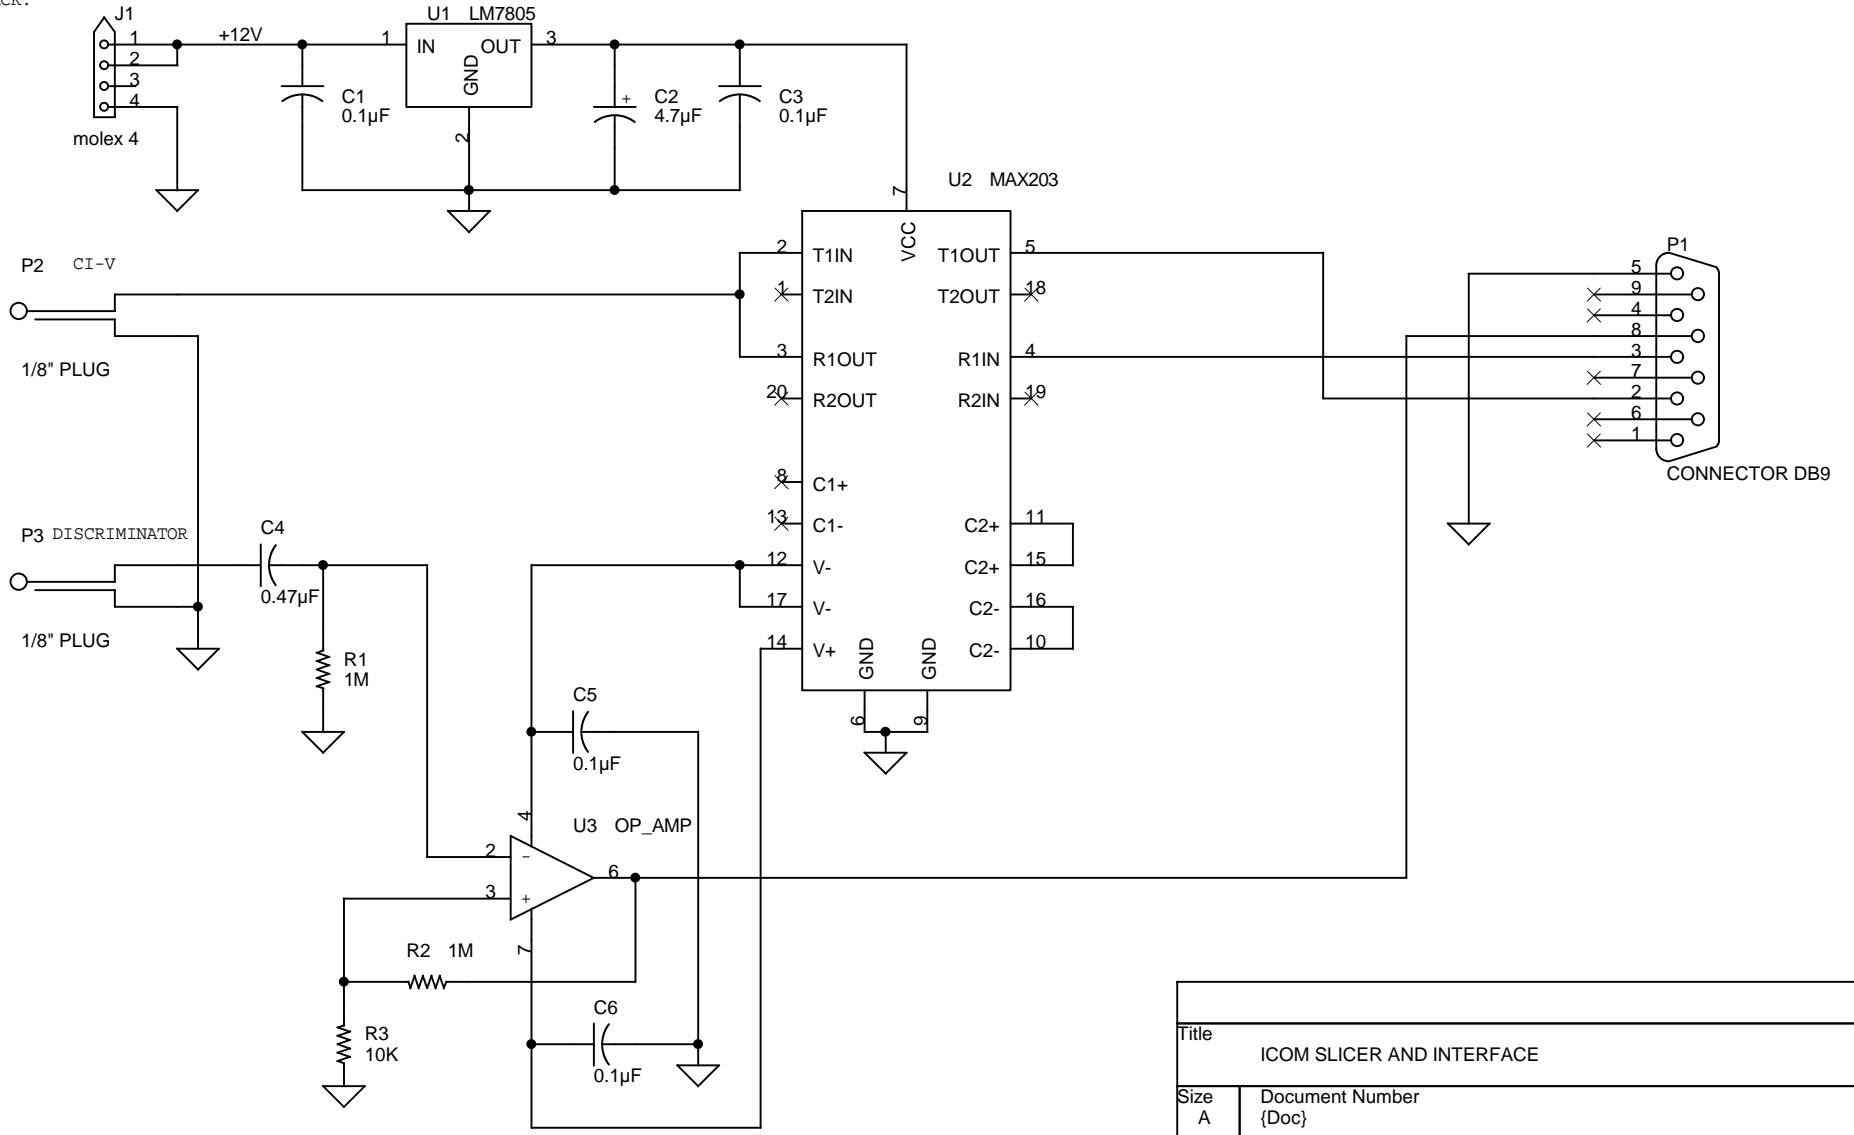

MOLEX CONNECTOR TO FIT ICOM EXTERNAL POWER  
 PLUG, MALE SHELL, FEMALE PINS. AVAILABLE AT RADIO  
 SHACK.

Title		
ICOM SLICER AND INTERFACE		
Size	Document Number	Rev
A	{Doc}	A
Date:	Friday, January 05, 2001	Sheet 1 of 1